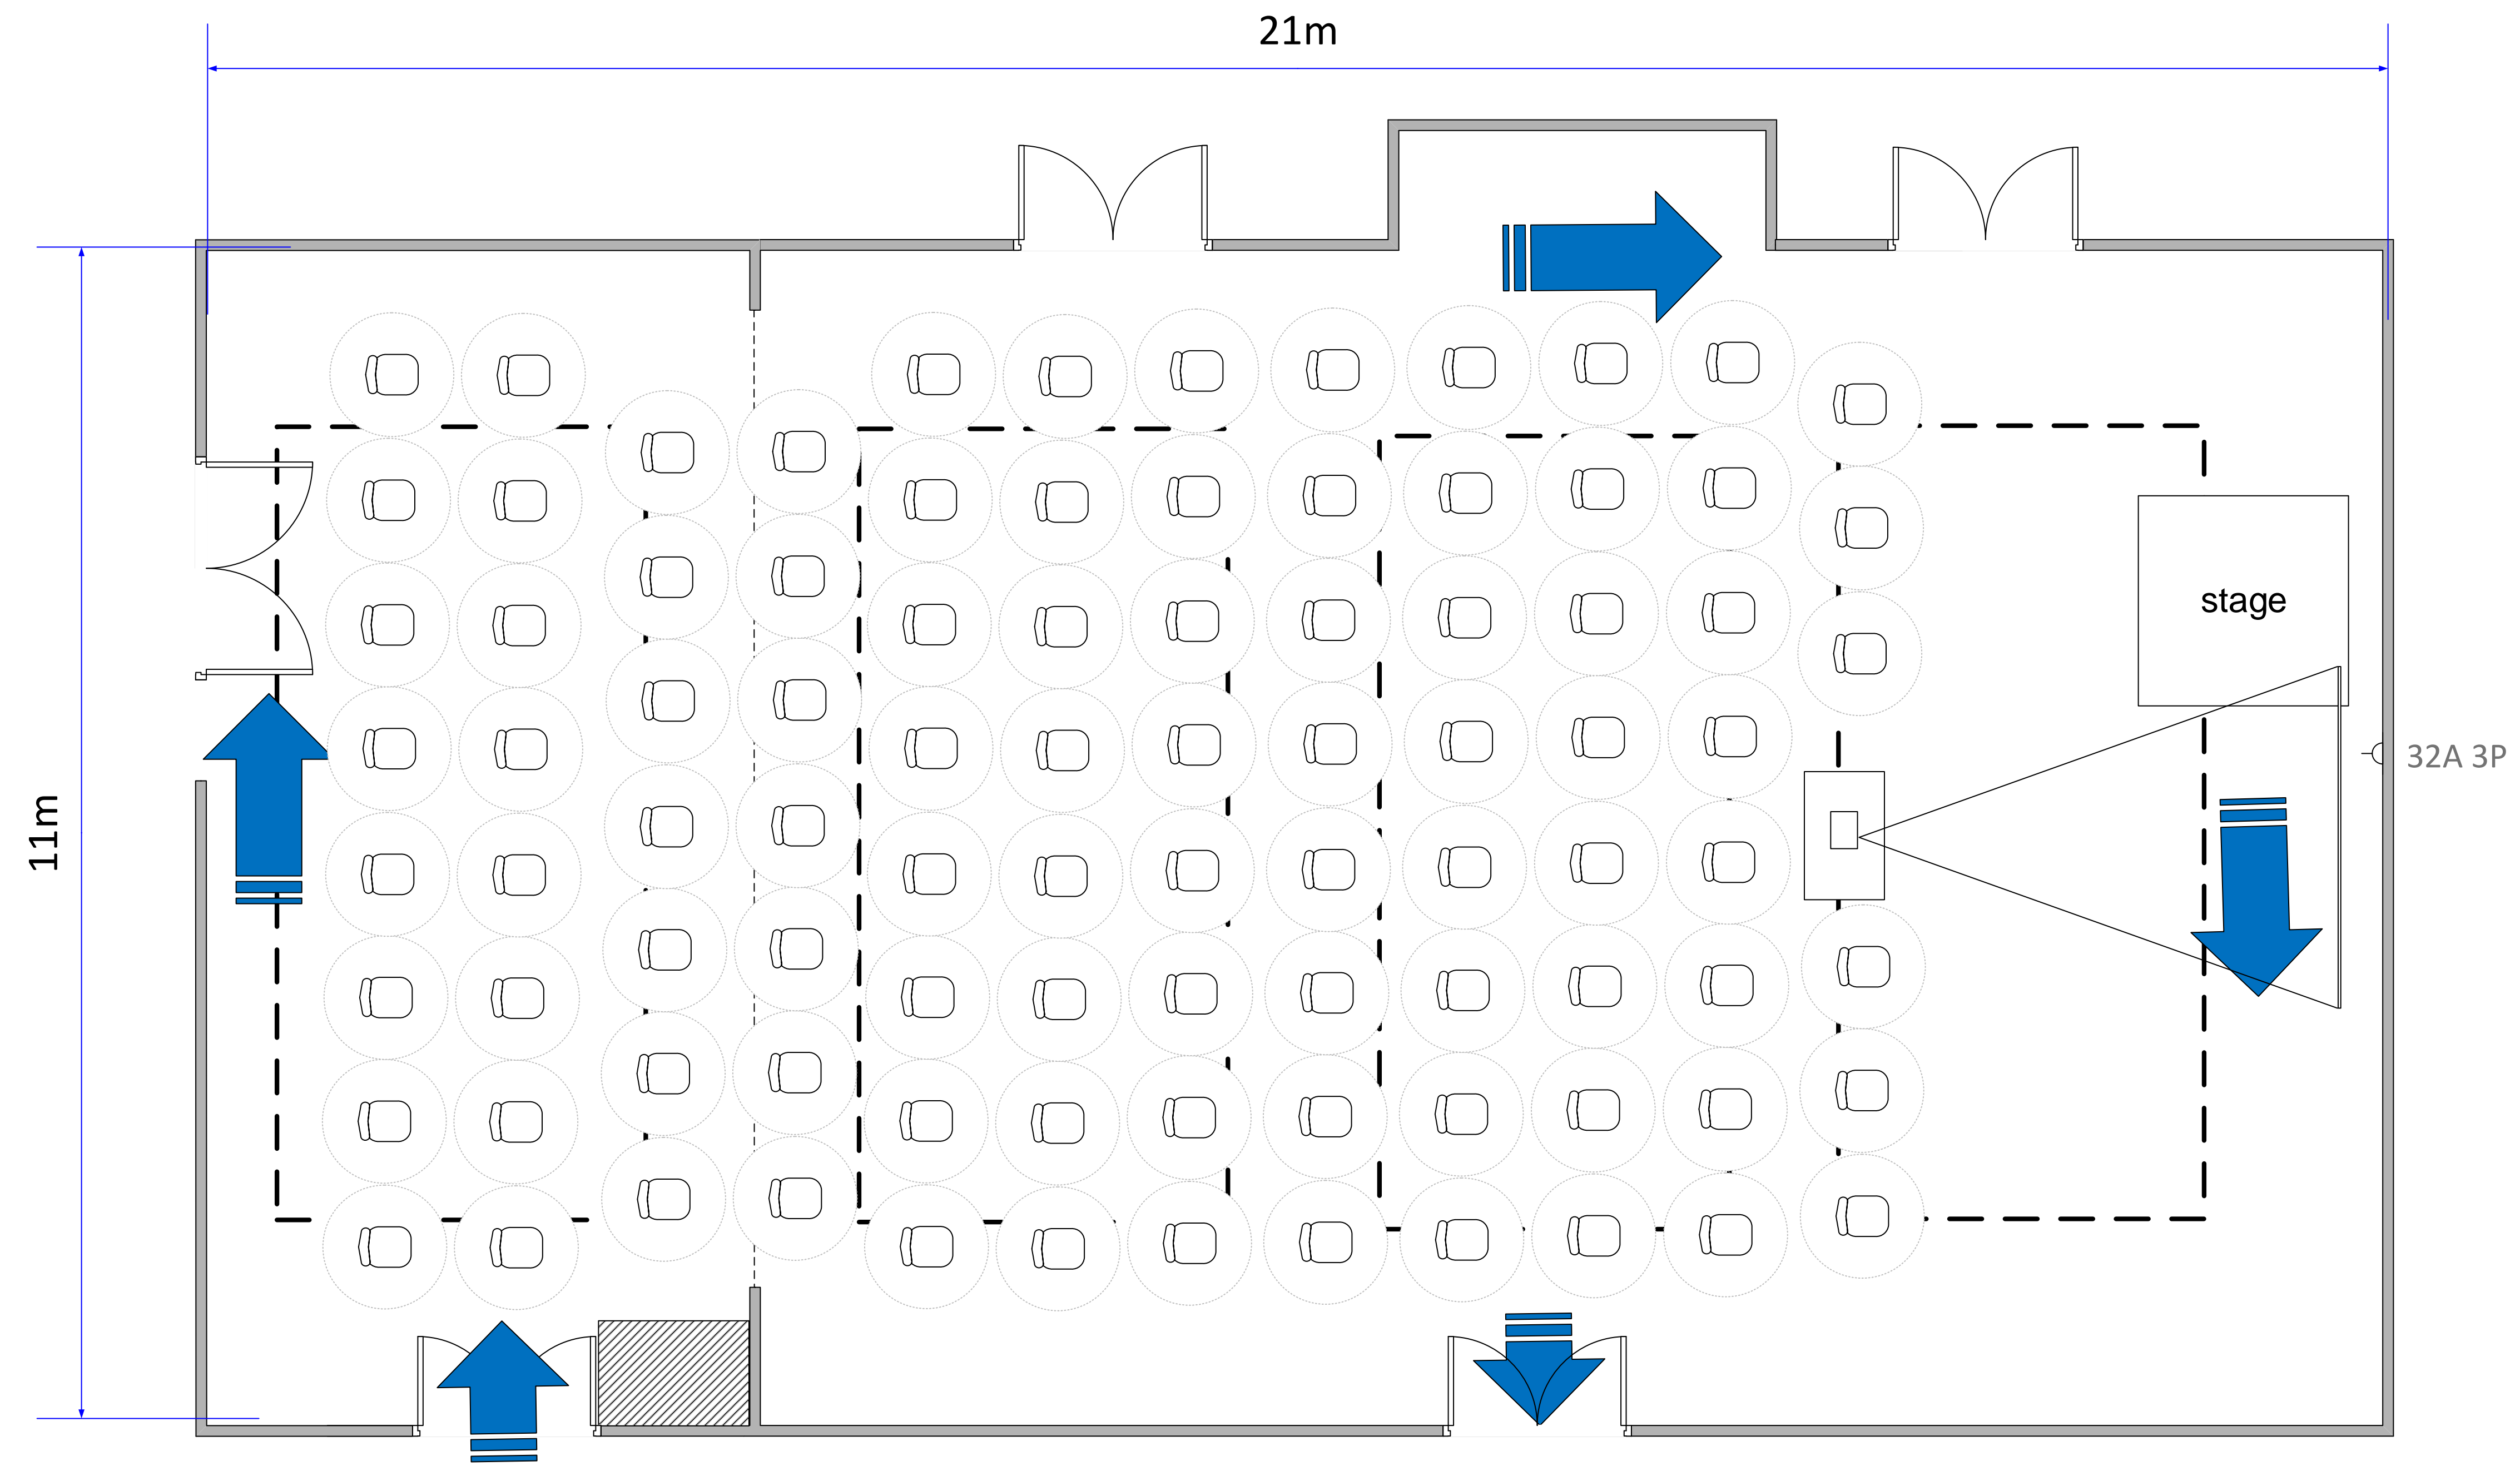

92 Theatre – 1m Spaced Apart

The University Suite – The Cambridge Belfry

Ceiling Height:  
Min 2.8m, Max 3.2m

The University Suite