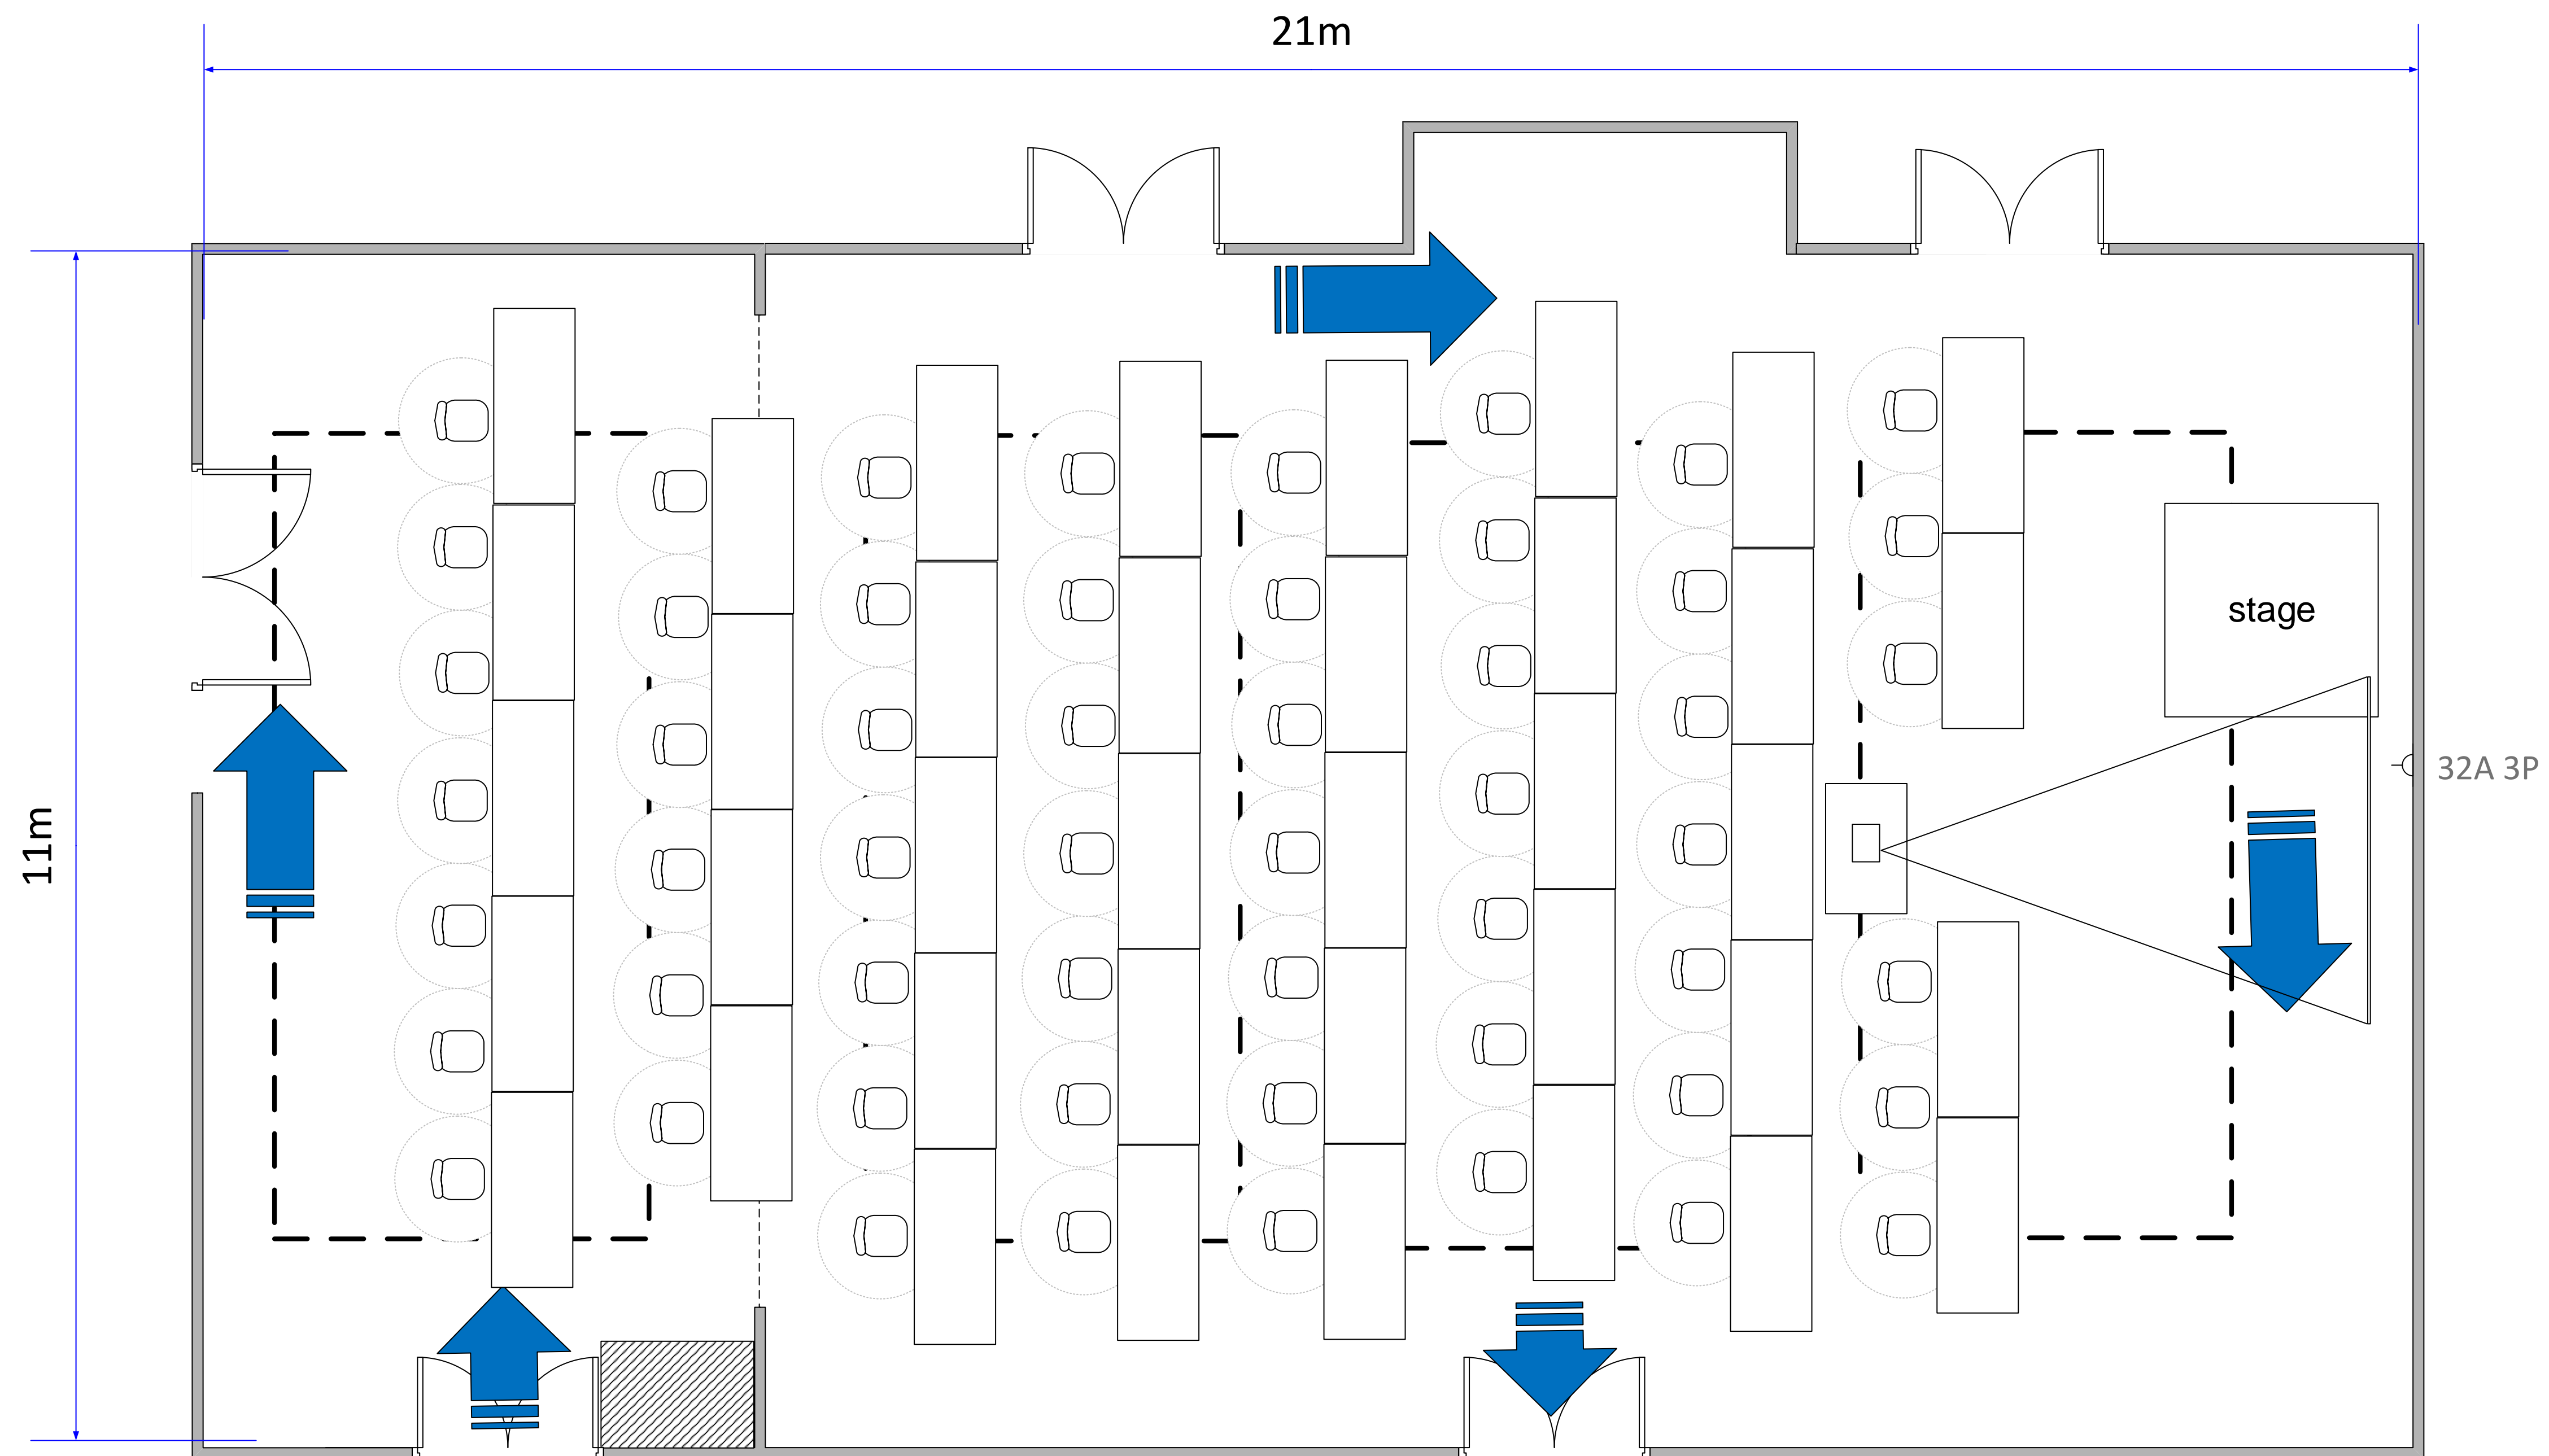

54 Classroom – 1m Spaced Apart – 6ft Tables

The University Suite – The Cambridge Belfry

Ceiling Height:
Min 2.8m, Max 3.2m

The University Suite