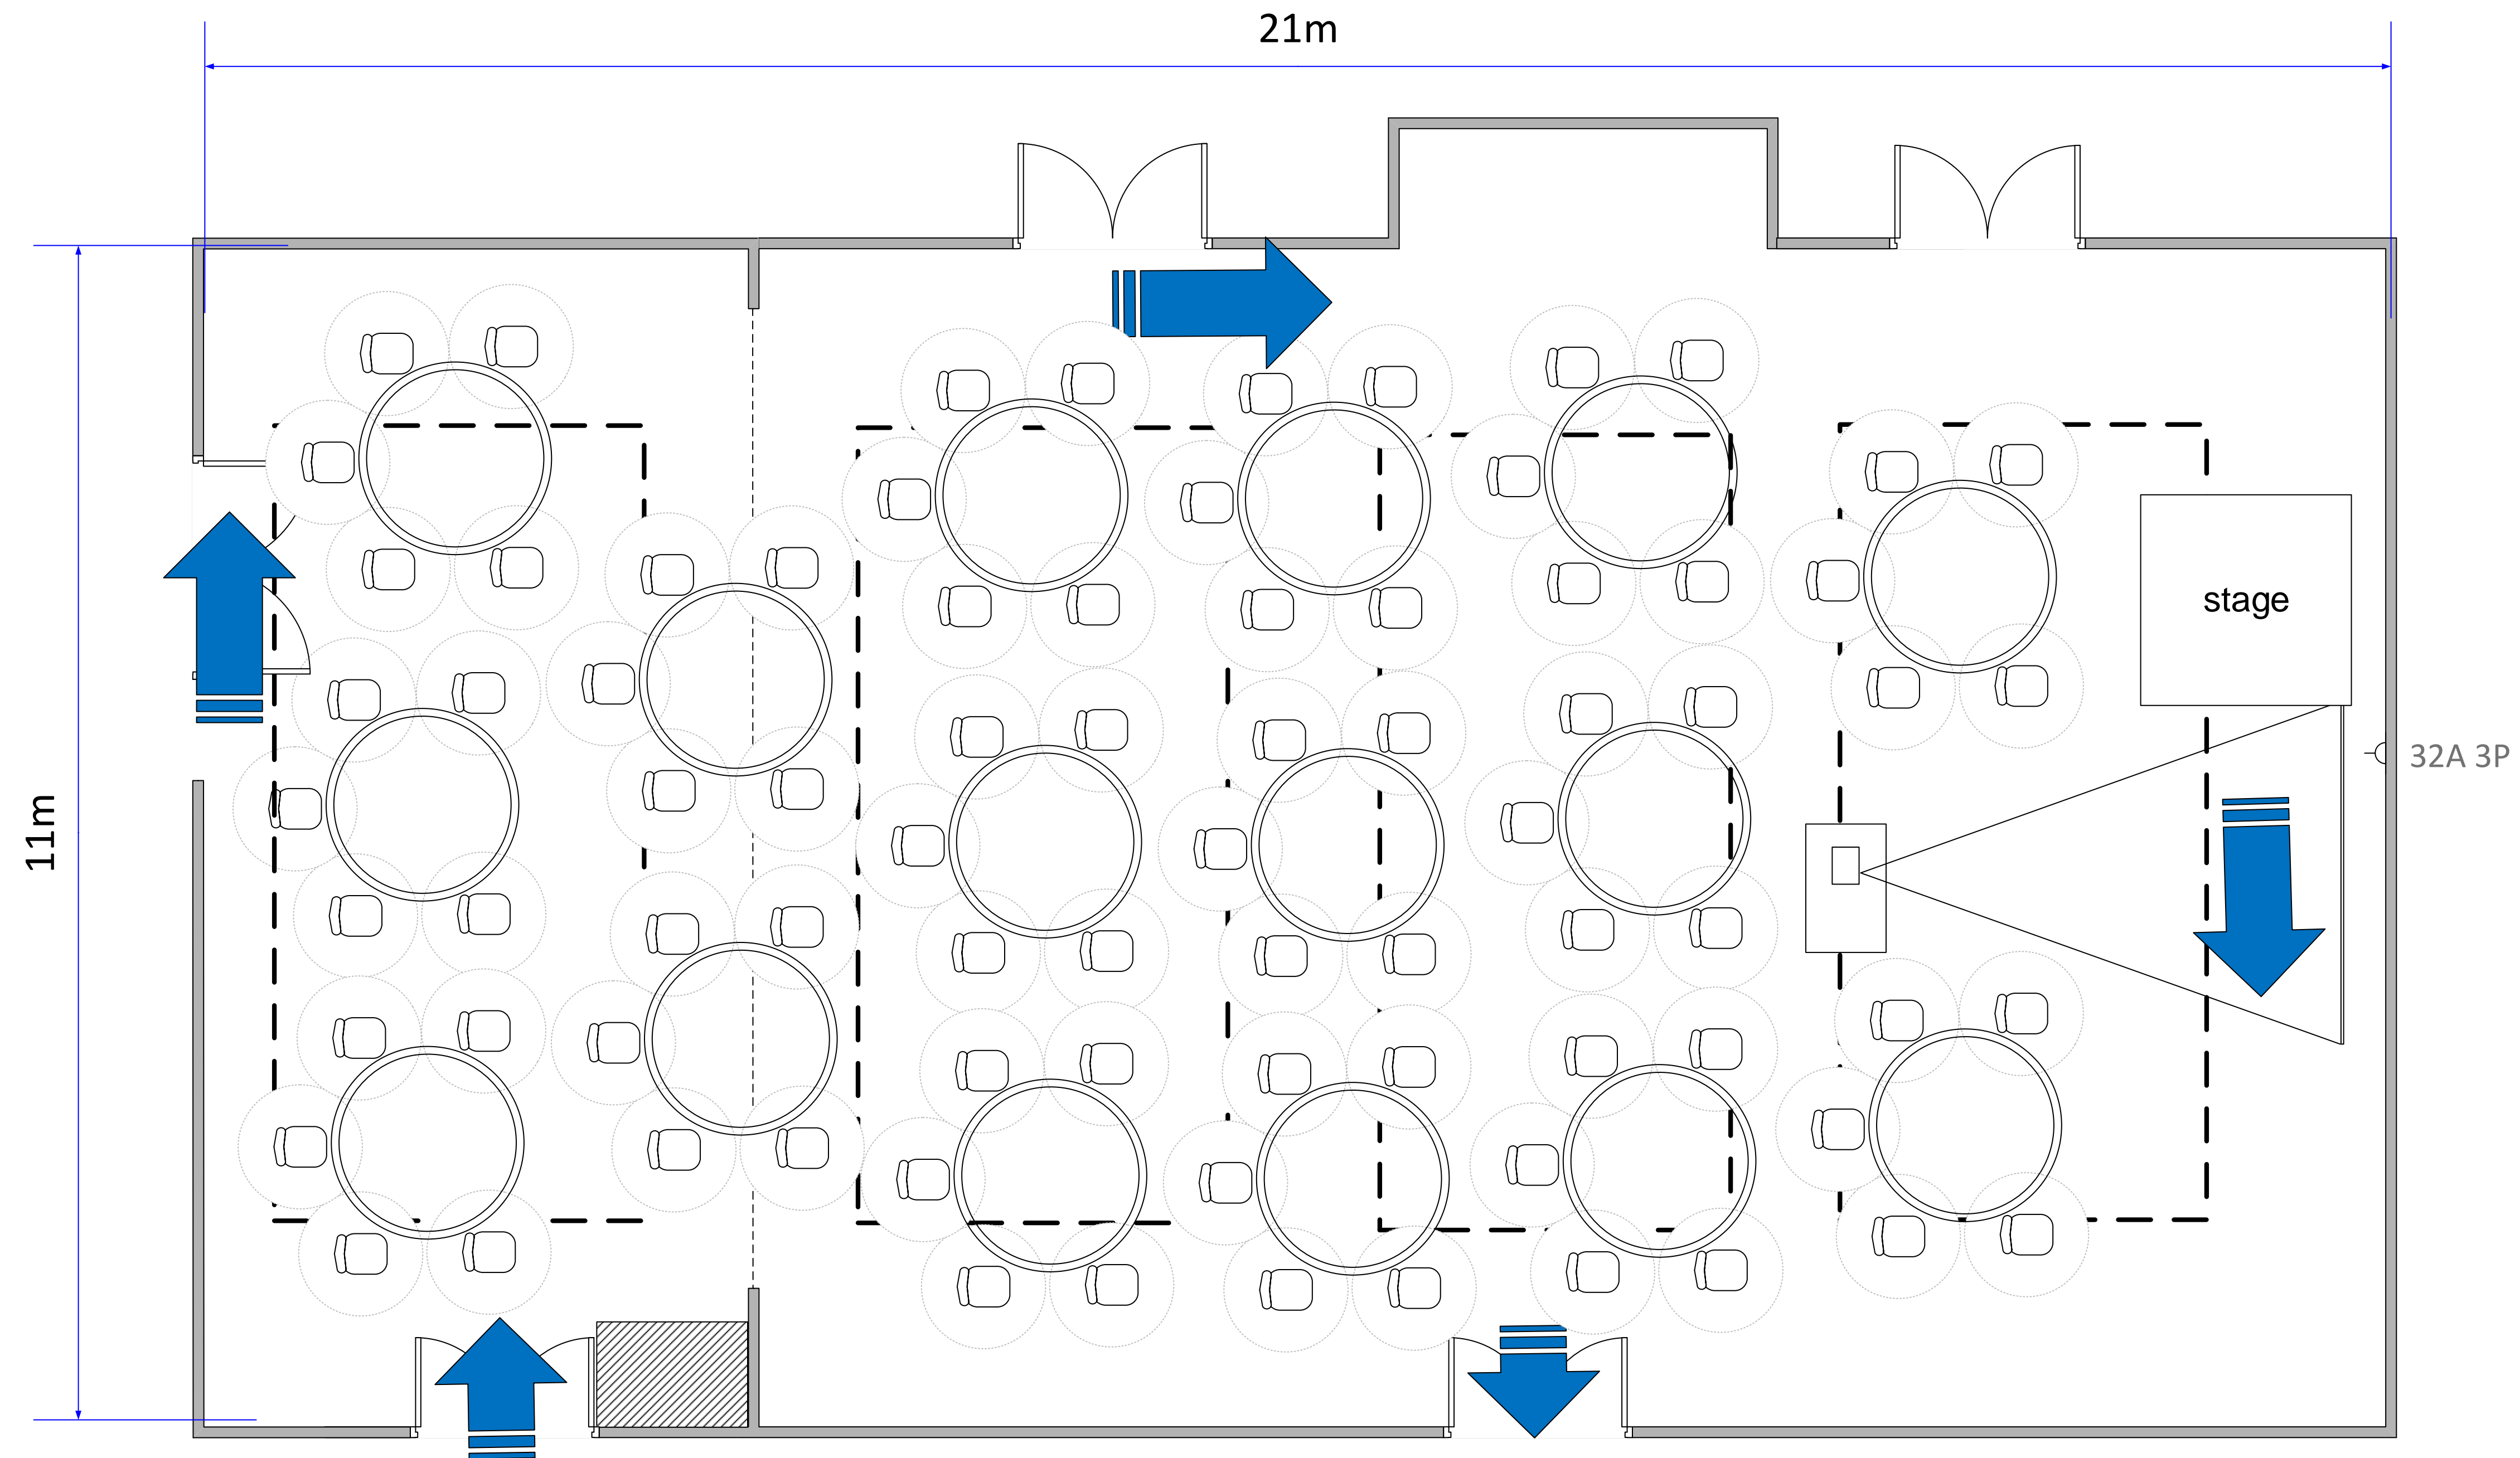

80 Cabaret – 1m Spaced Apart – 6ft Tables

The University Suite – The Cambridge Belfry

Ceiling Height:
Min 2.8m, Max 3.2m

The University Suite