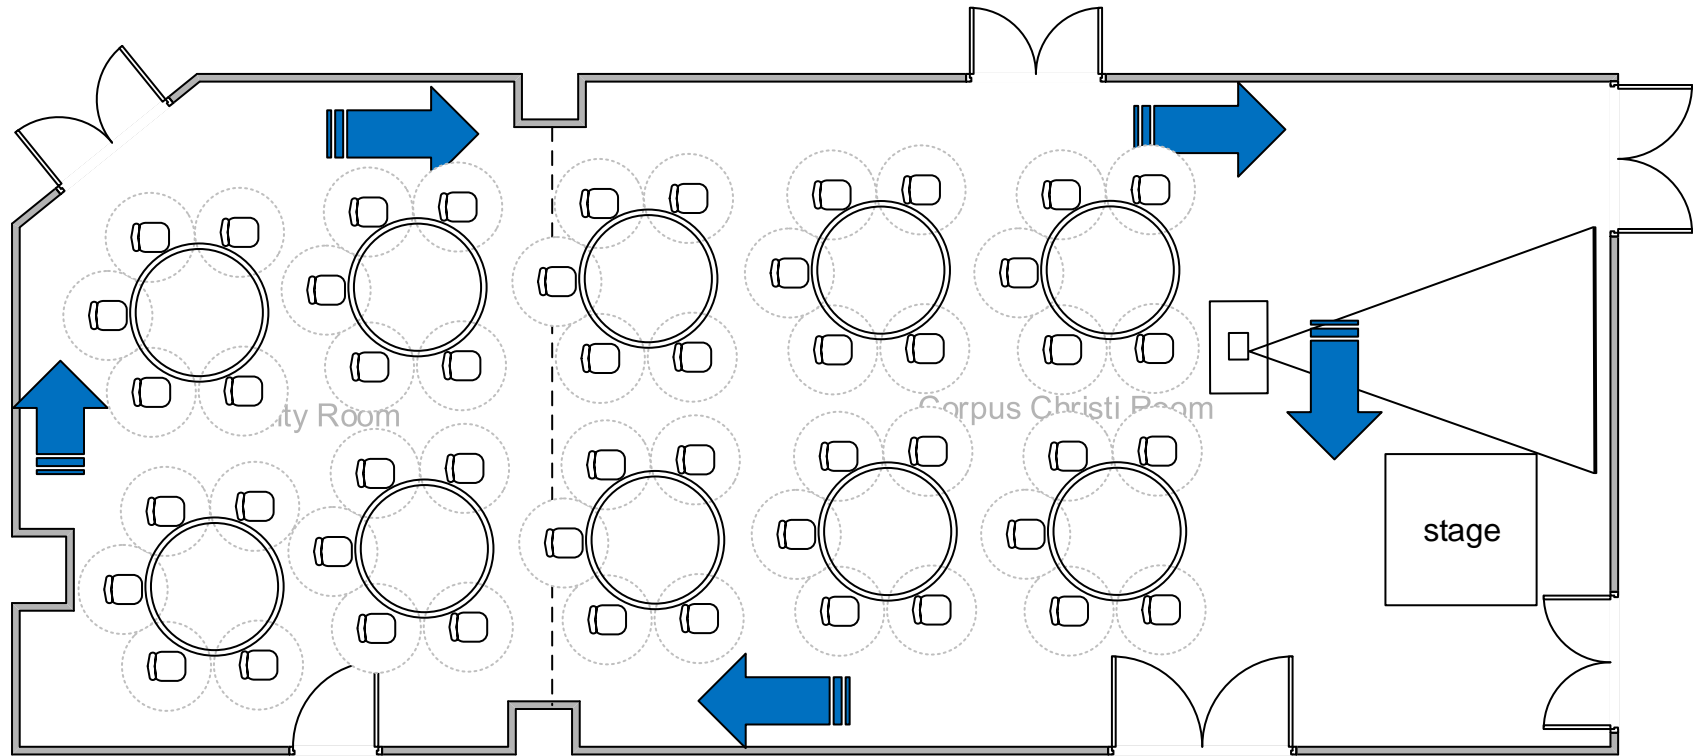

50 Cabaret – 1m Spaced Apart – 6ft Tables

The College Suite – The Cambridge Belfry

The College Suite